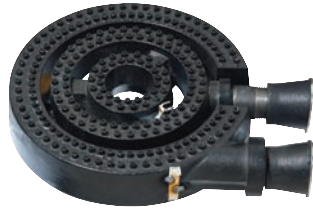

3 Ring Burner
90,000 BTU