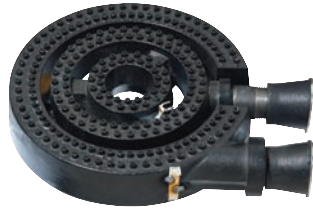

### Standard Features:

- \* 30,000 BTU cast iron non-clogging lift-off removable burner heads.
- \* Burns even flame pattern for exceptional heat distribution.
- \* 12" x 12" heavy duty cast iron top grates with unique bowl design.
- \* Heavy Duty Stainless Steel front, sides and plate ledges.
- \* Each burner has a standing pilot for immediate ignition.
- \* 4" legs are standard.

RHP-24-4SU

RHP-24-4

Model	Burners	Total BTU	D	Size H	W	Ship Wt. Lbs	List Price
RHP-12-1	1	30,000	15-3/4"	14"	12"	60	\$ 740
RHP-12-2	2	60,000	30-3/4"	14"	12"	95	\$ 935
RHP-24-2	2	60,000	15-3/4"	14"	24"	95	\$1040
RHP-24-4	4	120,000	30-3/4"	14"	24"	155	\$1310
RHP-36-6	6	180,000	30-3/4"	14"	36"	215	\$1830
RHP-48-8	8	240,000	30-3/4"	14"	48"	275	\$2390

\* Step up models with rear burners 4" higher than the front.

RHP-12-2SU	2	60,000	30-3/4"	18"	12"	95	\$1315
RHP-24-4SU	4	120,000	30-3/4"	18"	24"	155	\$1880
RHP-36-6SU	6	180,000	30-3/4"	18"	36"	215	\$2625
RHP-48-8SU	8	240,000	30-3/4"	18"	48"	280	\$3435

Crated Dimensions Depth + 3" x Height + 4" x Width + 2-1/2"

- Options:  Saute or Wok Burner Head..... \$100  
 S/S Wok Ring.....\$220

18 Tip Burner  
125,000 BTU

3 Ring Burner  
90,000 BTU

RMJ-15

RSP-18