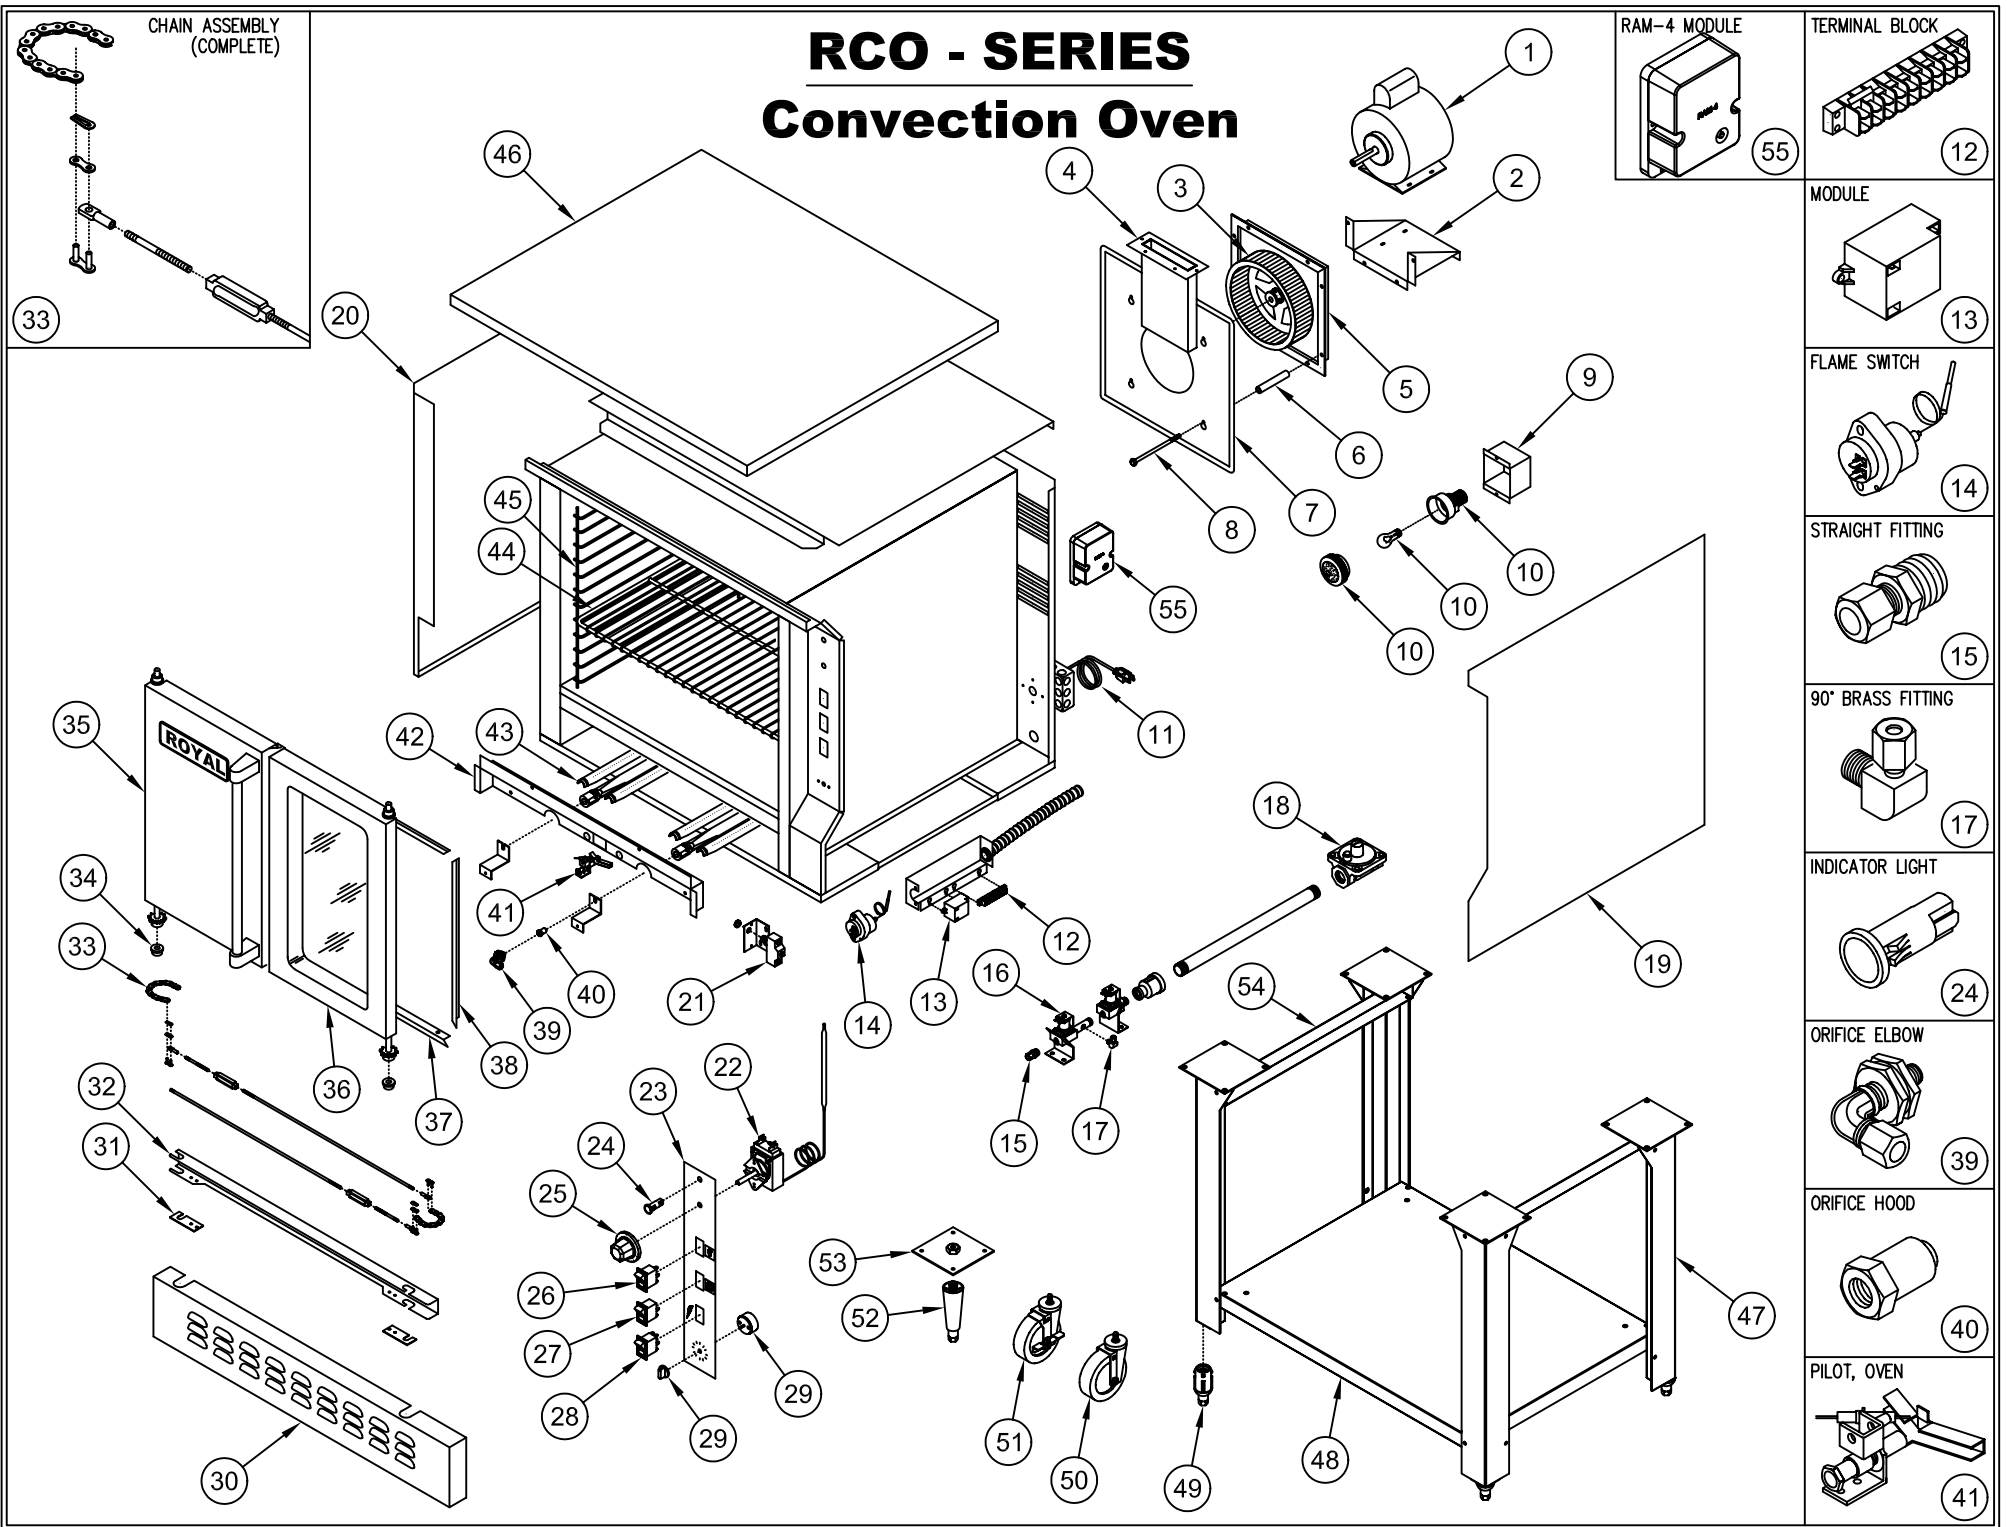

RCO - SERIES Convection Oven

CHAIN ASSEMBLY (COMPLETE)

RAM-4 MODULE

TERMINAL BLOCK

MODULE

FLAME SWITCH

STRAIGHT FITTING

90° BRASS FITTING

INDICATOR LIGHT

ORIFICE ELBOW

ORIFICE HOOD

PILOT, OVEN

RCO - Series

Convection oven

ITEM NO.	PART NO.	DESCRIPTION
1	2500	Motor
2	30574	Motor bracket
3	2502	Blower
4	30601	Snorkel tube weld assy.
5	30602	Motor mount weld assy.
6	2505	Blower spacer tube
7	30519	Blower baffle cover
8	2507	Shoulder bolt (1/4-20 x 4")
9	30585 30586	Light bulb cover R/H Light bulb cover L/H
10	2509	Light bulb (complete set)
11	2510	Power cord 6'
12	2511	Terminal block
13	2512	Spark module
14	2513	Flame switch
15	2514	Straight fitting (3/8 CC x 3/8 NPT)
16	2515	Solenoid valve
17	2516	Brass fitting - 1/4 CC x 1/8 NPT x 90°
18	1618 1619	Gas pressure regulator (natural gas) Gas pressure regulator (propane Gas)
19	30513 30514	Side panel – Right access Side panel – Right rear
20	30515	Side panel – Left side
21	2519	Door switch
22	2520	Thermostat
23	2521	Control panel decal
24	2522	Indicator light
25	2523	Thermostat dial
26	2524	Switch, momentary oven lights
27	2525	Switch, oven fan High/Low
28	2526	Switch, power – 3 position
29	2527	Timer – knob & manual timer
30	2528	Kick plate
31	30517	Bushing holder (door lock-in bracket)
32	30536	Channel sprocket support
33	2531	Chain assembly (complete set)
34	2532	Bushing (1/2 I.D. X 5/8 O.D.)
35	30606	Door assembly – Left side
36	30605	Door assembly – Right side