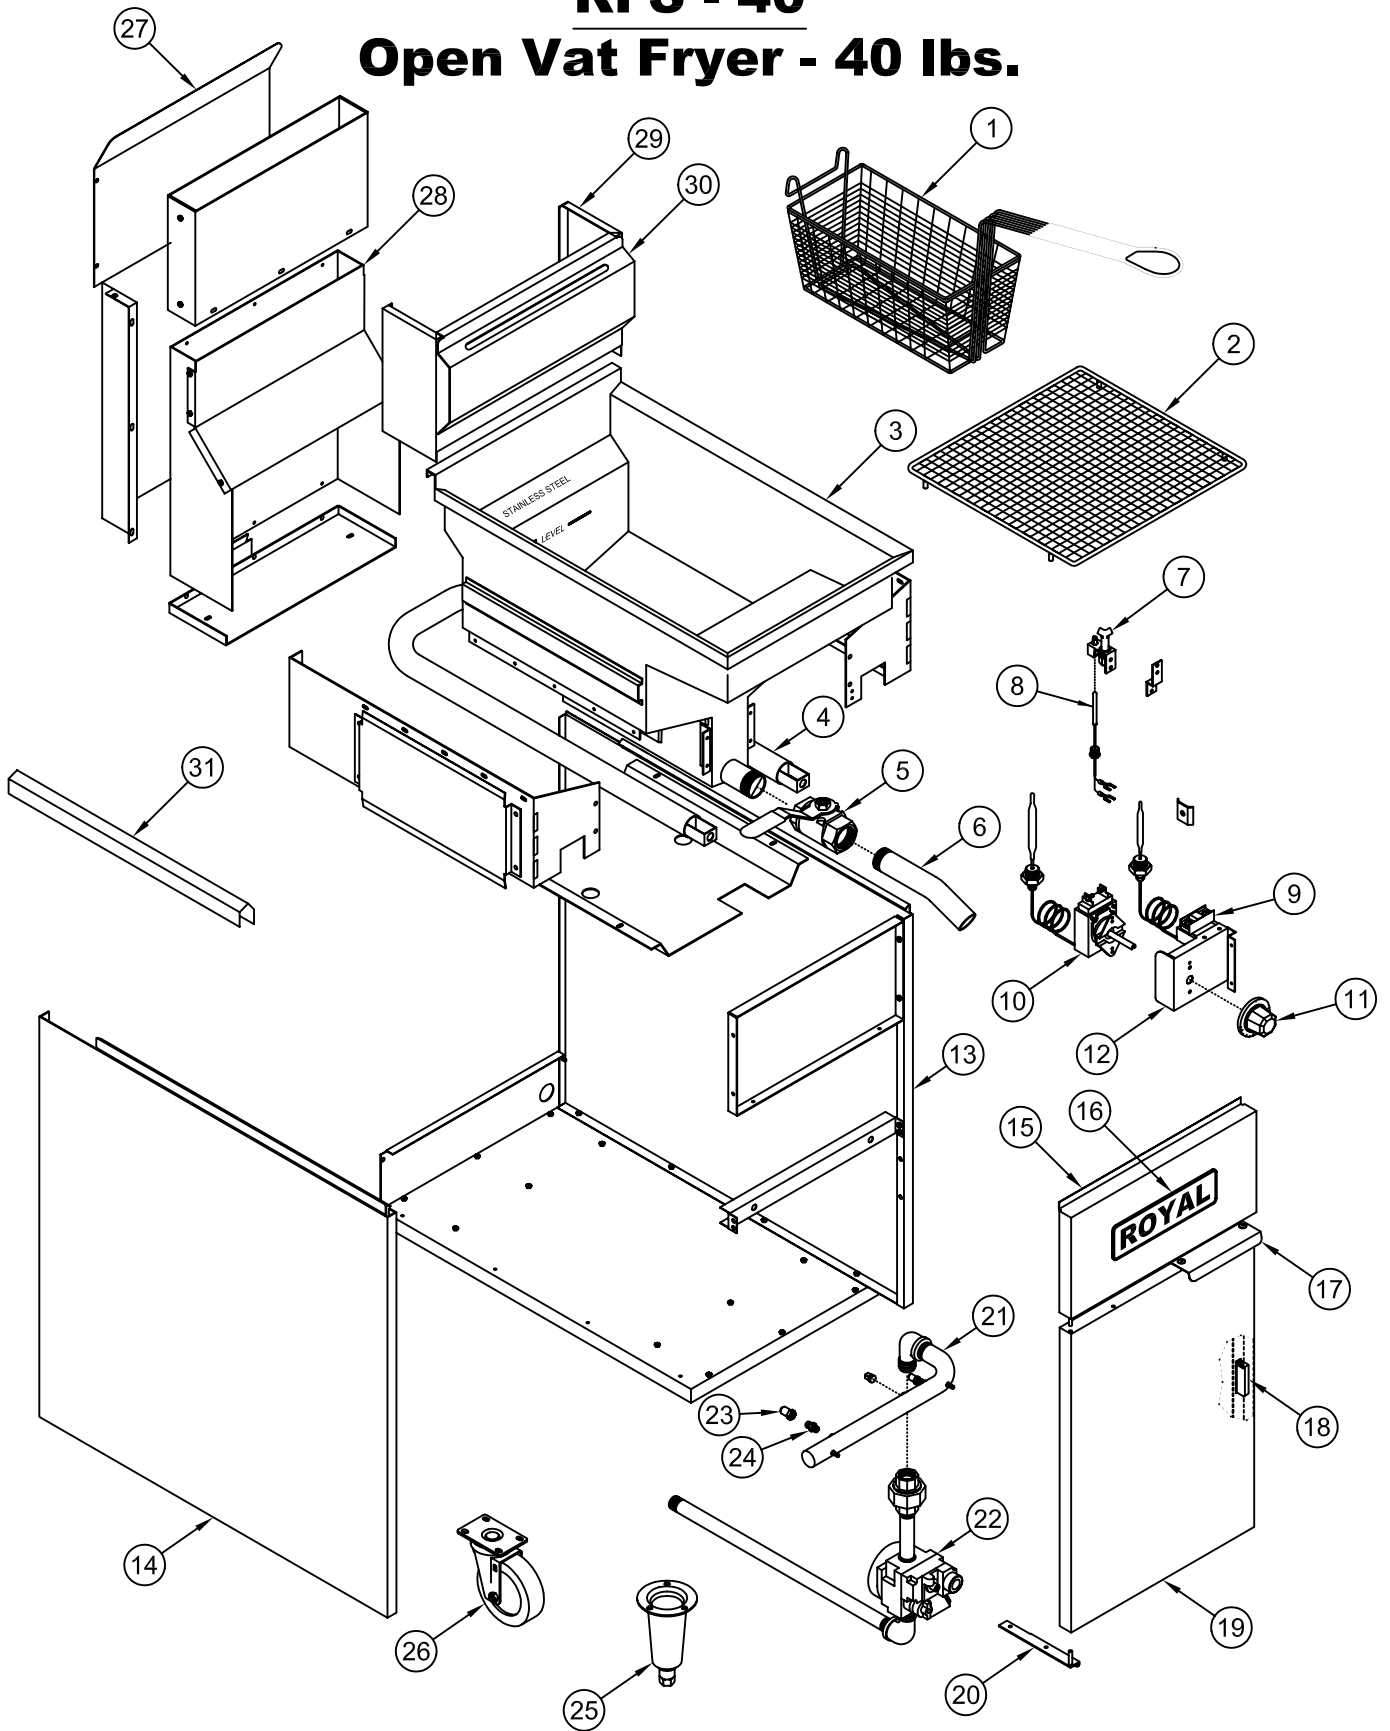

RFS - 40

Open Vat Fryer - 40 lbs.

PILOT	THERMOPILE	HI LIMIT	THERMOSTAT	KNOB THERMOSTAT	ORIFICE HOOD	ORIFICE ADAPTER
7	8	9	10	11	23	24