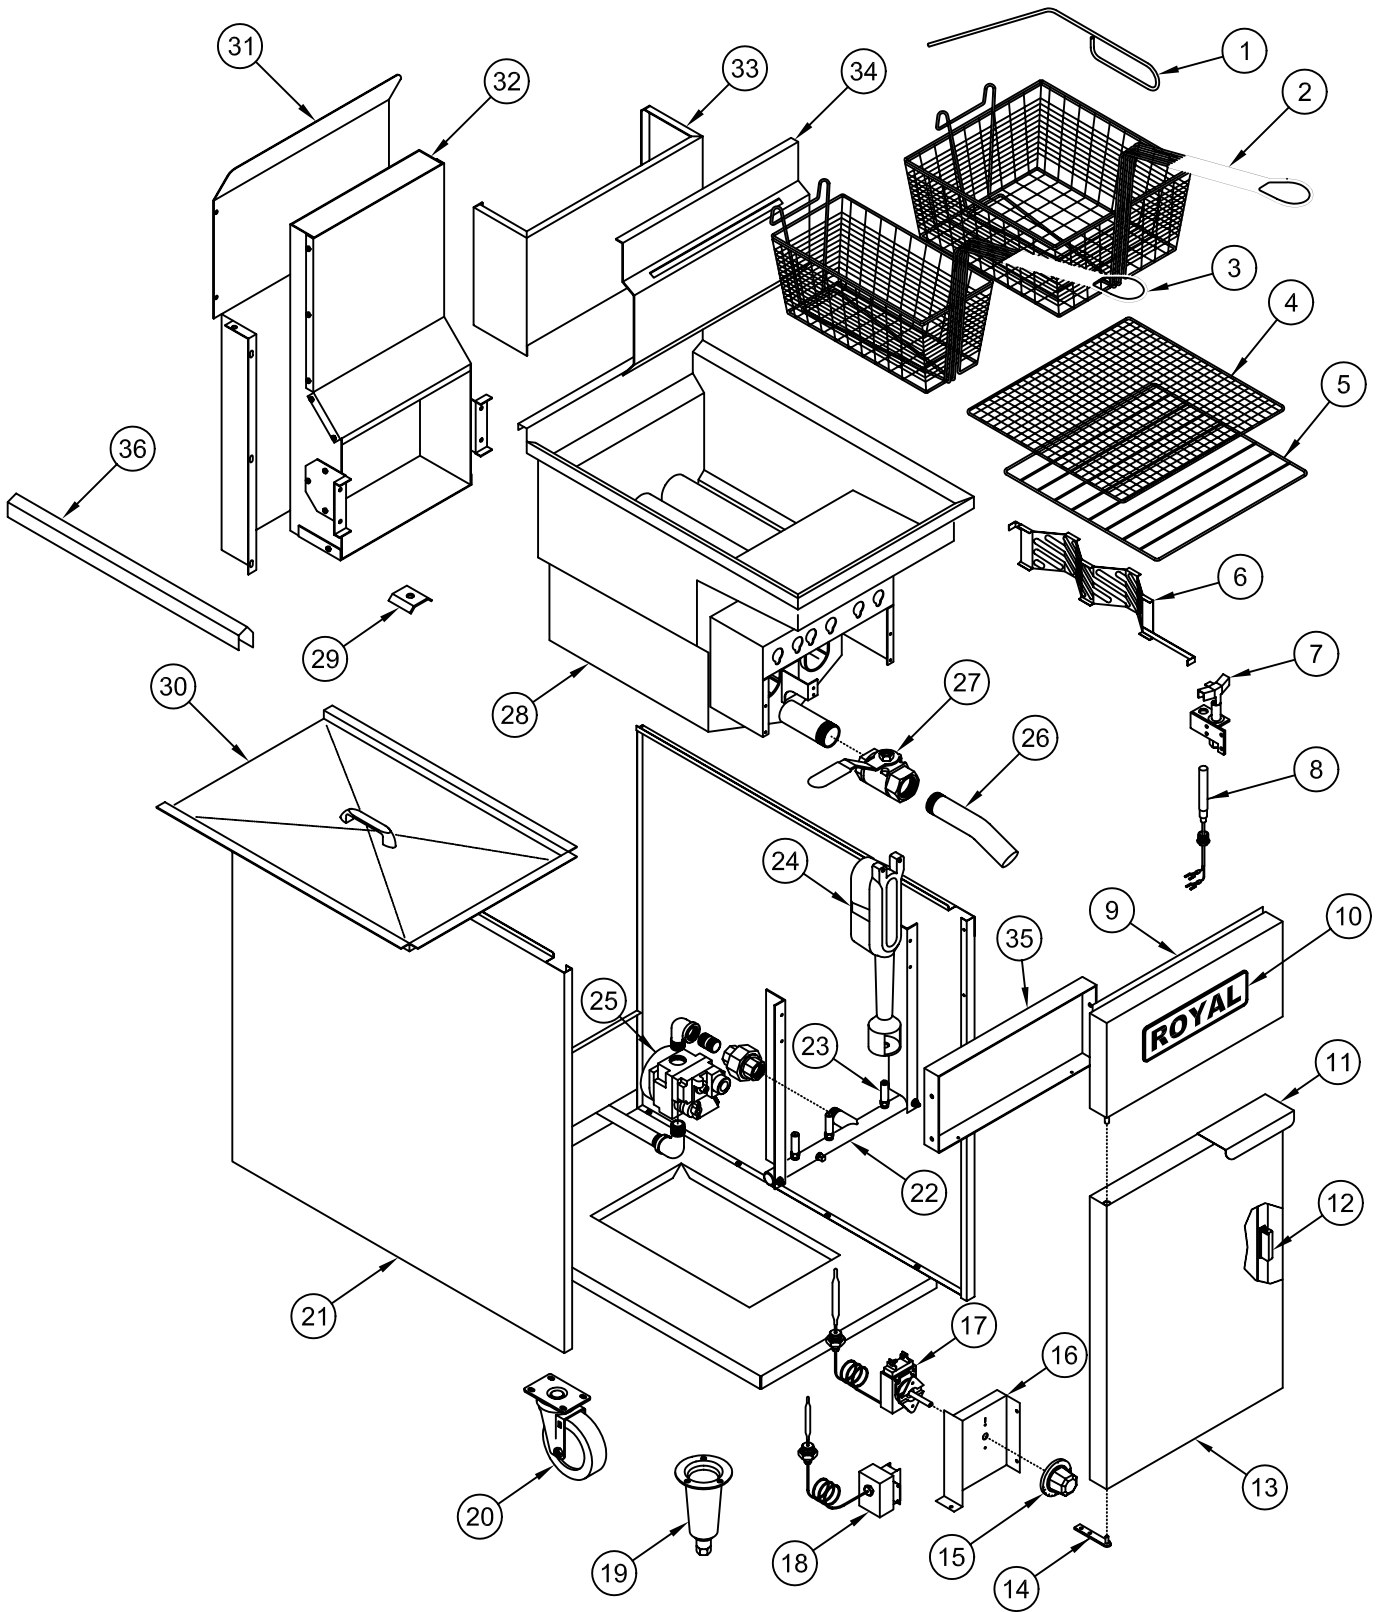

RFT - 50, 60S & 75

Tube Fryer - 50, 60 & 75 lbs.

RFT – 50, 60S & 75
Tube Fryer – 50, 60 & 75 lbs.

ITEM NO.	PART NO.	DESCRIPTION
1	3105	Clean out rod (goofer rod)
2	3103	Frying basket 60 lbs. (mid size)
	3104	Frying basket 75 lbs. (large)
3	3100	Frying basket 50 lbs. (small)
4	3106	Crumb screen -fine mesh 75 lbs. (large)
	3107	Crumb screen -fine mesh 60 lbs. (mid size)
	3108	Crumb screen -fine mesh 50 lbs. (small)
5	3004	Crumb screen – regular 75 lbs. (large)
	3005	Crumb screen – regular 60 lbs. (mid size)
	3006	Crumb screen – regular 50 lbs. (small)
6	28021	Diffuser assy. 75 lbs. (large)
	28019	Diffuser assy. 50 & 60 lbs. (small)
7	3231	Pilot burner w/bell orifice (natural gas)
	3232	Pilot burner w/bell orifice (propane gas)
	3207	Pilot bell orifice only (natural gas)
	3206	Pilot bell orifice only (propane gas)
8	3109	Thermopile
9	28205	Front panel 50 lbs
	28406	Front panel 60, 75 lbs
10	2649	Royal logo (Large)
11	1005	Offset Pull Handle (chrome handle)
12	1724	Door magnet
13	28237	Door panel assembly 50 lbs
	28430	Door panel assembly 60, 75 lbs
14	28020	Door hinge assy.
15	3110	Knob thermostat
16	28003	Bracket – thermostat/hi-limit
17	3113	Thermostat
18	3112	Hi-limit switch
19	1219	Chrome cone leg
20	2193	Caster 5" w/brake
	2192	Caster 5" without brake
21	28201	Side outer panel – Right side 50, 60 lbs
	28202	Side outer panel – Left side 50, 60 lbs
	28402	Side outer panel – Right side 75 lbs
	28403	Side outer panel – Left side 75 lbs
22	3227	Manifold pipe 50 lbs. (3 tube)
	3228	Manifold pipe 60, 75 lbs. (4 tube)
23	3201-32	Orifice hood #32 (brass) natural gas, 38,000 BTU
	3202-50	Orifice hood #50 (brass) propane gas, 38,000 BTU
24	3116	Burner (cast iron)