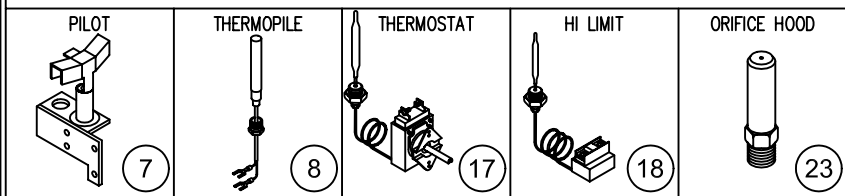

RFT - 50, 60S & 75

Tube Fryer - 50, 60 & 75 lbs.

RFT – 50, 60S & 75
Tube Fryer – 50, 60 & 75 lbs.

ITEM NO.	PART NO.	DESCRIPTION
1	3105	Clean out rod (goofer rod)
2	3103	Frying basket 60 lbs. (mid size)
	3104	Frying basket 75 lbs. (large)
3	3100	Frying basket 50 lbs. (small)
4	3106	Crumb screen -fine mesh 75 lbs. (large)
	3107	Crumb screen -fine mesh 60 lbs. (mid size)
	3108	Crumb screen -fine mesh 50 lbs. (small)
5	3004	Crumb screen – regular 75 lbs. (large)
	3005	Crumb screen – regular 60 lbs. (mid size)
	3006	Crumb screen – regular 50 lbs. (small)
6	28021	Diffuser assy. 75 lbs. (large)
	28019	Diffuser assy. 50 & 60 lbs. (small)
7	3231	Pilot burner w/bell orifice (natural gas)
	3232	Pilot burner w/bell orifice (propane gas)
	3207	Pilot bell orifice only (natural gas)
	3206	Pilot bell orifice only (propane gas)
8	3109	Thermopile
9	28205	Front panel 50 lbs
	28406	Front panel 60, 75 lbs
10	2649	Royal logo (Large)
11	1005	Offset Pull Handle (chrome handle)
12	1724	Door magnet
13	28237	Door panel assembly 50 lbs
	28430	Door panel assembly 60, 75 lbs
14	28020	Door hinge assy.
15	3110	Knob thermostat
16	28003	Bracket – thermostat/hi-limit
17	3113	Thermostat
18	3112	Hi-limit switch
19	1219	Chrome cone leg
20	2193	Caster 5" w/brake
	2192	Caster 5" without brake
21	28201	Side outer panel – Right side 50, 60 lbs
	28202	Side outer panel – Left side 50, 60 lbs
	28402	Side outer panel – Right side 75 lbs
	28403	Side outer panel – Left side 75 lbs
22	3227	Manifold pipe 50 lbs. (3 tube)
	3228	Manifold pipe 60, 75 lbs. (4 tube)
23	3201-32	Orifice hood #32 (brass) natural gas, 38,000 BTU
	3202-50	Orifice hood #50 (brass) propane gas, 38,000 BTU
24	3116	Burner (cast iron)