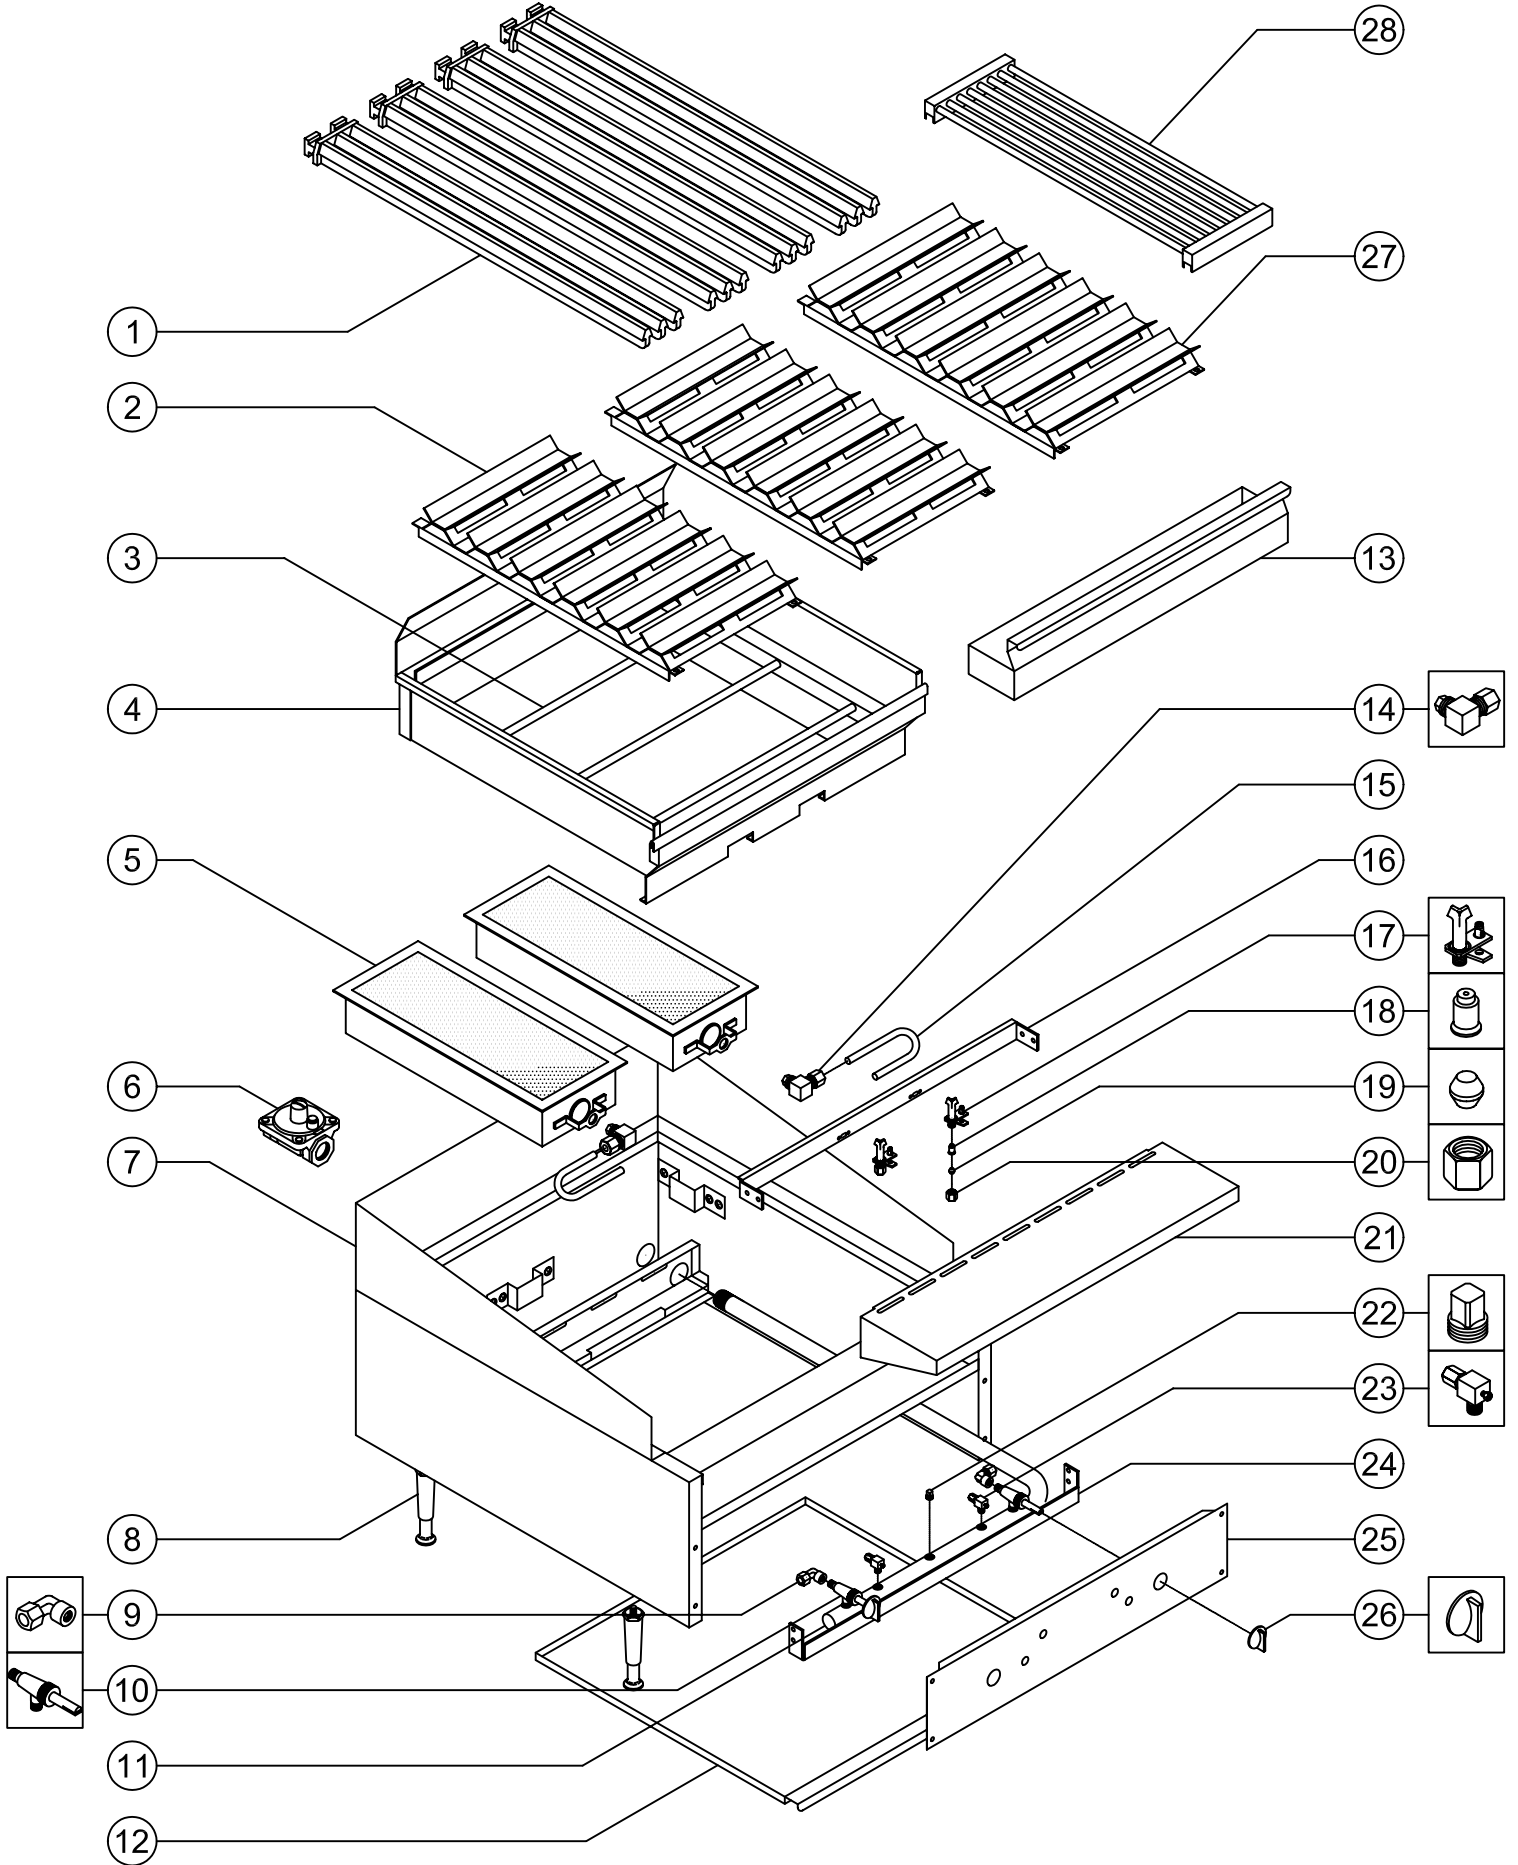

RIB

INFRA RED RADIANT BROILER

RIB

Infra Red Radiant Broiler

ITEM NO.	PART NO.	DESCRIPTION
1	1900	3" X 21" Top Grate
2	31413	Radiant Assembly (Small)
3	31467 31517 31567	Cross Rod for RIB-24 Cross Rod for RIB-36 Cross Rod for RIB-48
4	31469 31522 31573 31622	Fire Box for RIB-24 Fire Box for RIB-36 Fire Box for RIB-48 Fire Box for RIB-60
5	1604	Infra Red Burner
6	1618 1619	Gas Pressure Regulator (natural gas) Gas Pressure Regulator (propane gas)
7	31470 31523 31574 31623	Splash Guard Assy. For RIB-24 Splash Guard Assy. For RIB-36 Splash Guard Assy. For RIB-48 Splash Guard Assy. For RIB-60
8	1131	4" Adjustable Leg
9	1627	Elbow Adapter
10		
11		
12		
13		
14		