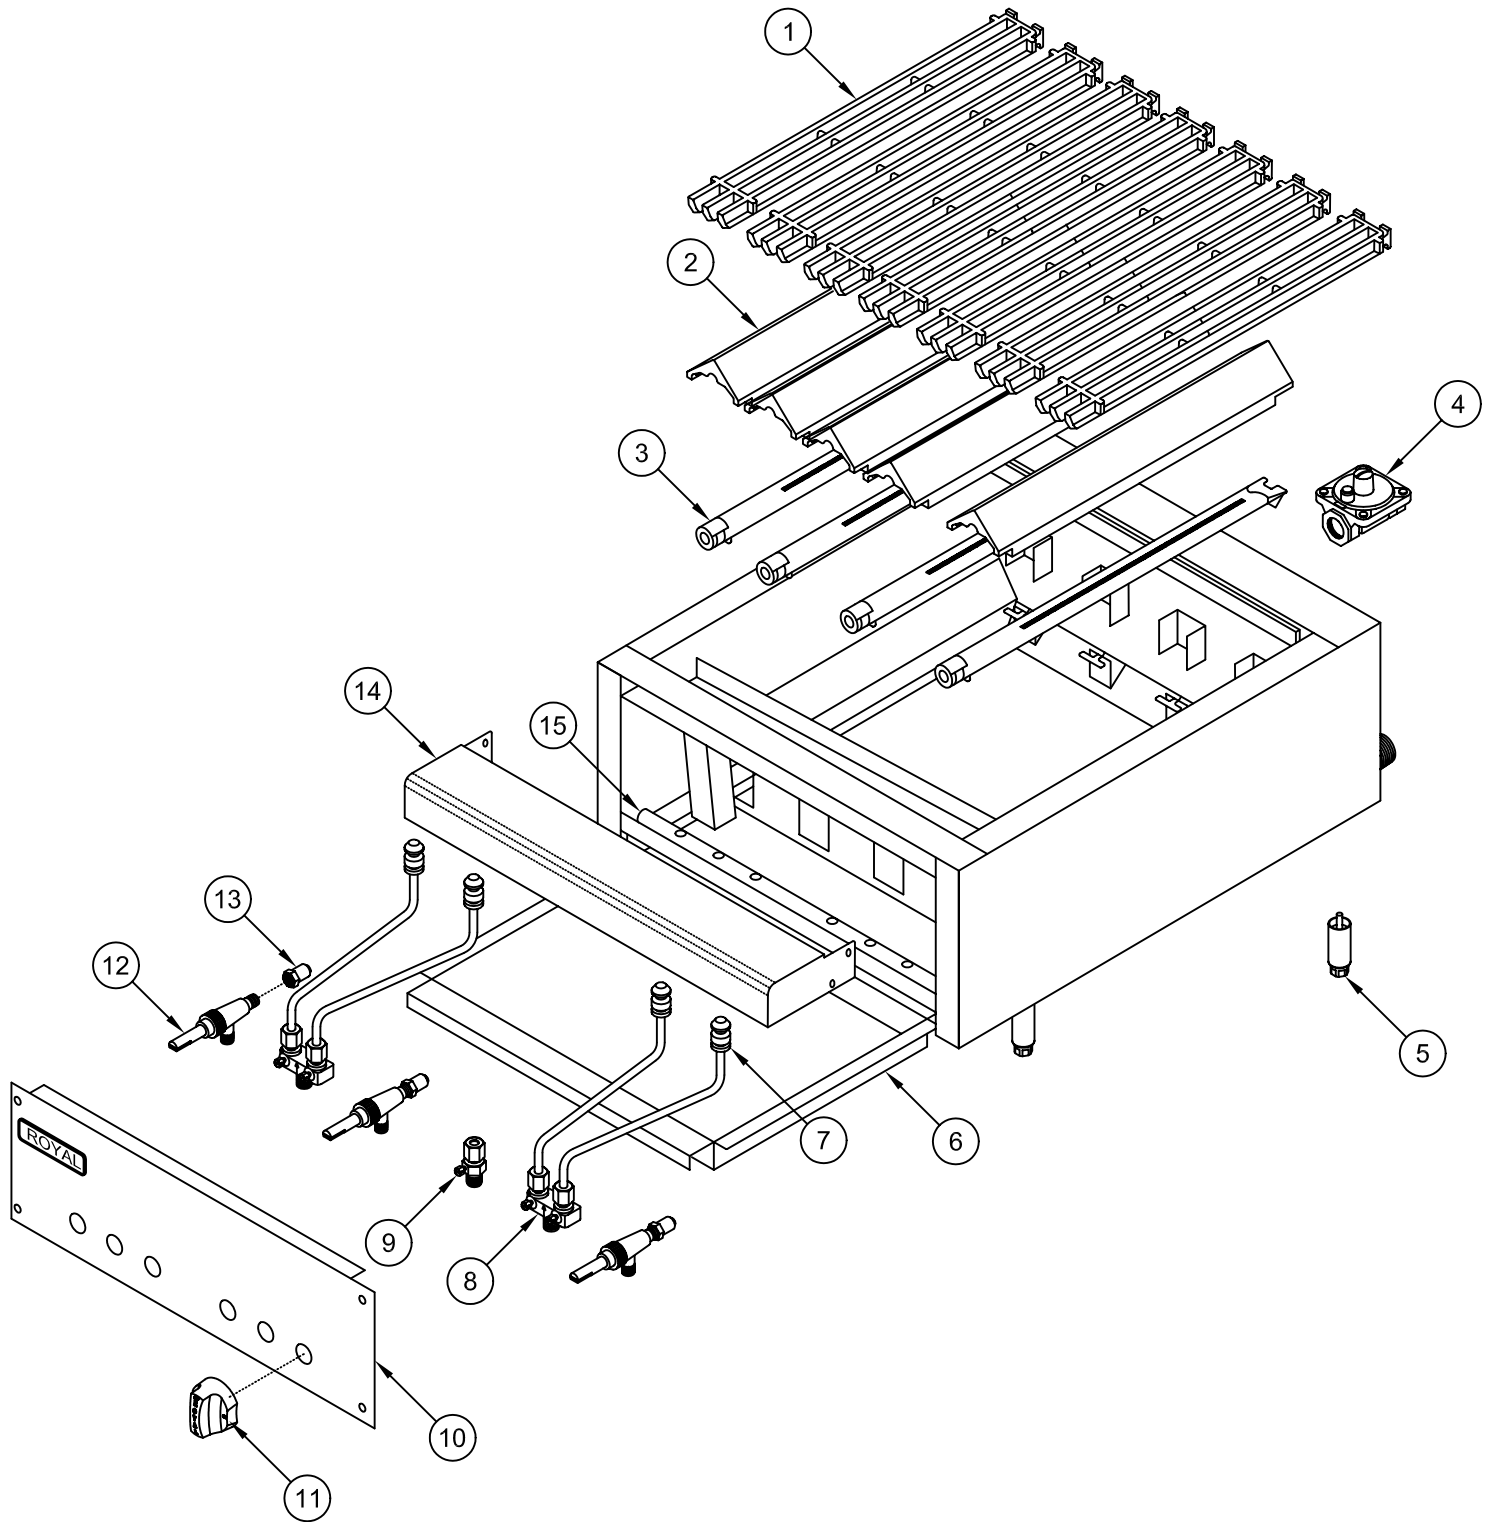

RRB & RSRB Radiant Broiler

PILOT TIP ASSY	DUAL PILOT VALVE	PILOT VALVE	ON/OFF KNOB	GAS VALVE	ORIFICE HOOD
 7	 8	 9	 11	 12	 13

RRB & RSRB

Radiant Broiler

ITEM NO.	PART NO.	DESCRIPTION
1	1900	3" x 21" Top Grate (Cast Iron) For H/D Series
	1901	5" x 18" Top grate (3 or 4 bar fish cast iron grate) For snack series
2	1902	Burner radiant (cast iron) for H/D series
	1903	Burner radiant (cast iron) for snack series
3	1904	Stainless steel burner w/ air shutter (H/D series)
	1905	Burner w/ air shutter (snack series)
4	1618	Gas pressure regulator (natural gas)
	1619	Gas pressure regulator (propane Gas)
5	3604	4" Adjustable leg
6	31209	Crumb tray – 12 for RRB-12
	31210	Crumb tray – 18 for RRB-18
	31211	Crumb tray – 24 for RRB-24
	31212	Crumb tray – 30 for RRB-30
	31213	Crumb tray – 36 for RRB-36
	31214	Crumb tray – 48 for RRB-48
	32007	Crumb tray – 12 for RSRB-12
	32008	Crumb tray – 18 for RSRB-18
	32009	Crumb tray – 24 for RSRB-24
	32010	Crumb tray – 30 for RSRB-30
	32011	Crumb tray – 36 for RSRB-36
	32012	Crumb tray – 48 for RSRB-48
7	1937	Pilot tip assembly (Right side)
	1938	Pilot tip assembly (Left side)
8	1211	1/8" NPT x 3/16" CC Adjustable double pilot valve (brass)
9	1120	1/8" NPT x 3/16" CC Adjustable single pilot valve (brass)
10	31236	Valve cover – 12 for RRB-12/RSRB-12
	31237	Valve cover – 18 for RRB-18/RSRB-18
	31238	Valve cover – 24 for RRB-24/RSRB-24
	31239	Valve cover – 30 for RRB-30/RSRB-30
	31240	Valve cover – 36 for RRB-36/RSRB-36
	31241	Valve cover – 48 for RRB-48/RSRB-48
	31242	Valve cover – 60 for RRB-60/RSRB-60
	31243	Valve cover – 72 for RRB-72/RSRB-72
11	3102	Blue knob – flat side down
12	1628	Gas valve (brass) w/out orifice
13	1121-50	Orifice hood #50 (brass) natural gas (RRB) 15,000 BTU
	1122-56	Orifice hood #56 (brass) propane gas (RRB) 15,000 BTU
	1121-52	Orifice hood #52 (brass) natural gas (RSRB) 12,500 BTU
	1122-59	Orifice hood #59 (brass) propane gas(RSRB) 12,500 BTU