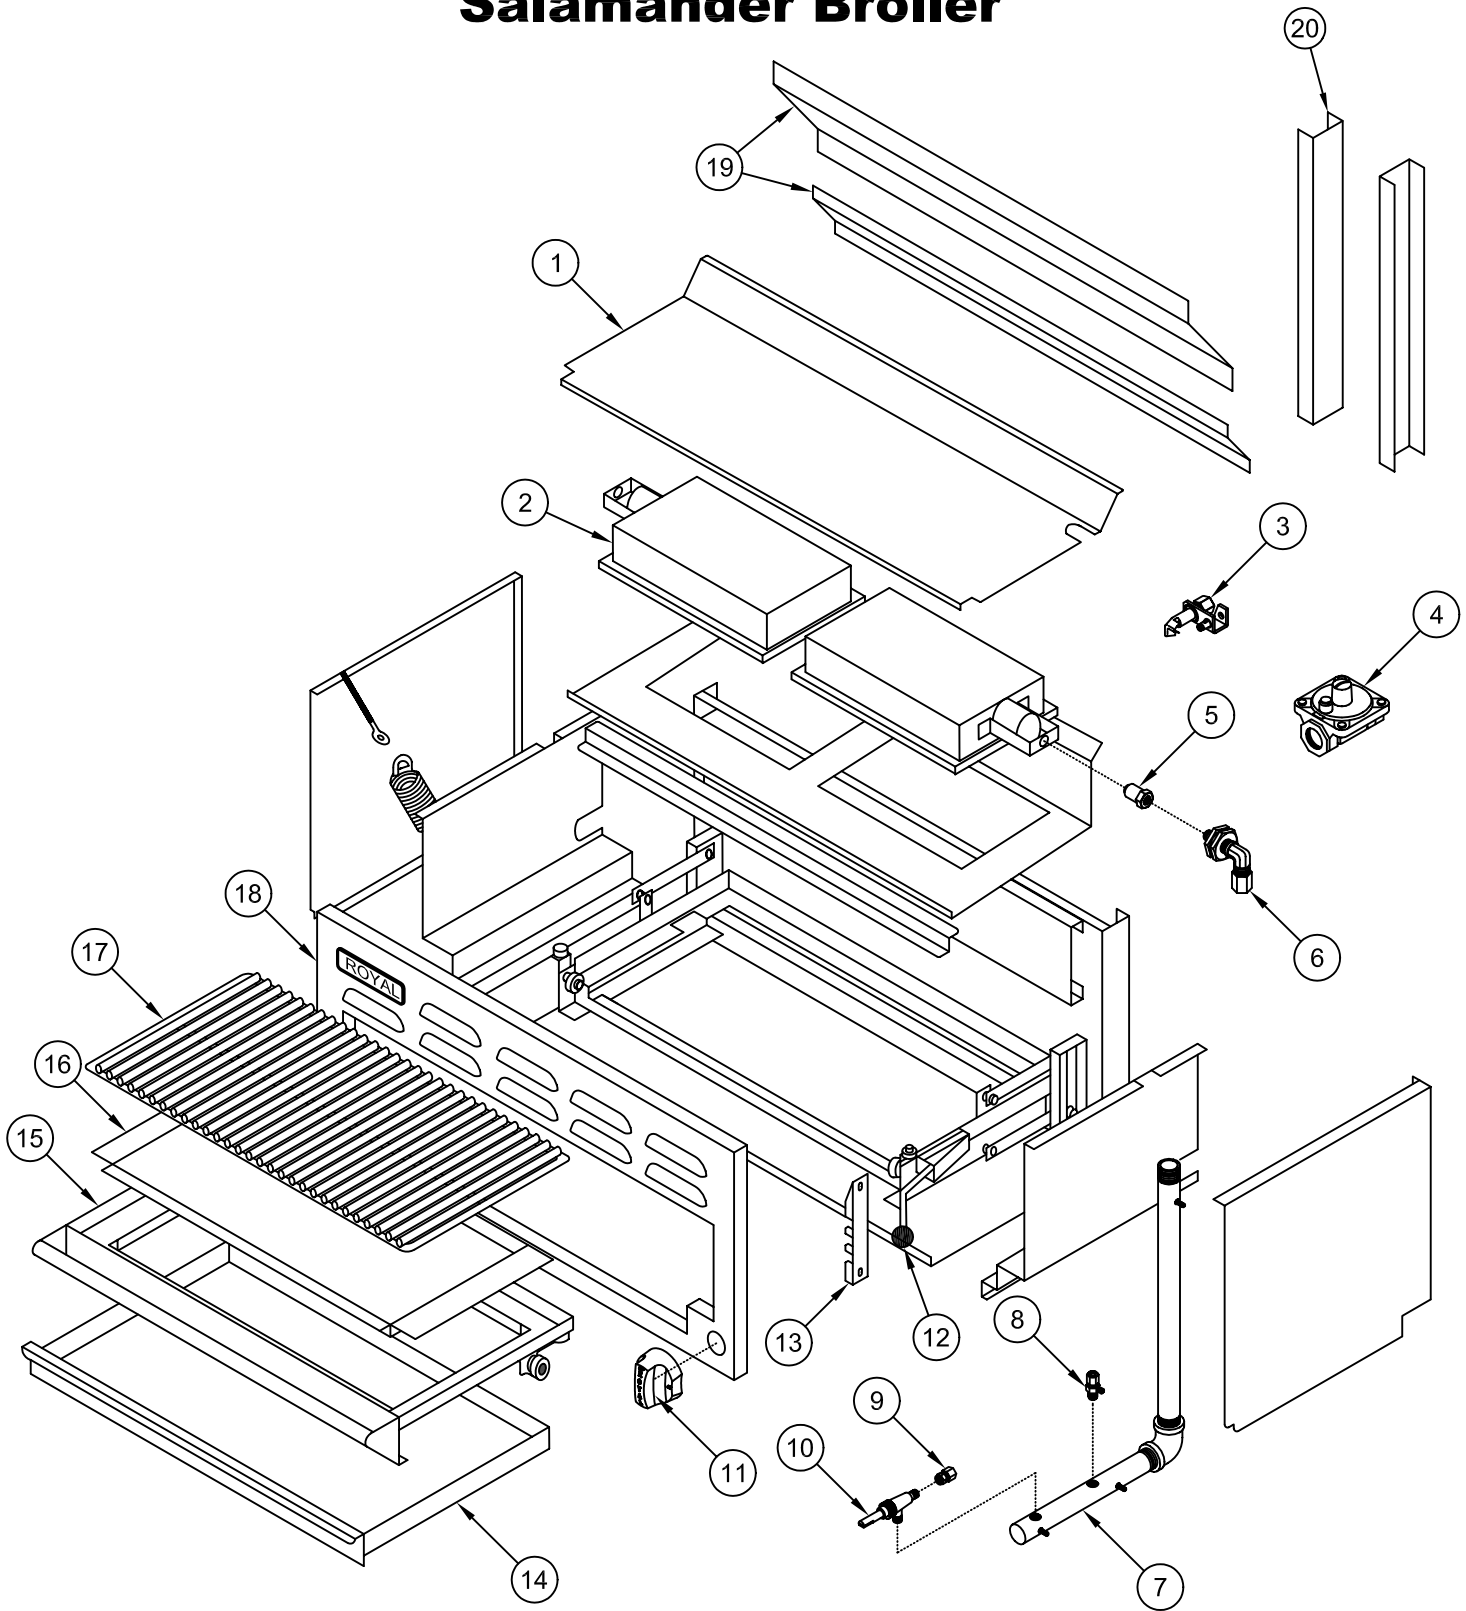

RSB Salamander Broiler

PILOT	ORIFICE HOOD	ORIFICE ELBOW	PILOT VALVE	VALVE ADAPTER	GAS VALVE	ON/OFF KNOB
						
3	5	6	8	9	10	11

RSB

Salamander Broiler

ITEM NO.	PART NO.	DESCRIPTION
1	29055	24" Top cover
	29075	36" Top cover
	29095	48" Top cover
2	1603	Infra-red burner - Small B-15(RSB-36 – 2 burner)
	1604	Infra-red burner – Big B-20 (RSB-24 – 1 burner)
3	1649	Pilot burner with bell orifice (natural gas)
	1650	Pilot burner with bell orifice (propane Gas)
	1651	#18 Pilot bell orifice only (natural gas)
	1652	#10 Pilot bell orifice only (propane Gas)
4	1618	Gas pressure regulator (natural gas)
	1619	Gas pressure regulator (propane Gas)
5	2007-46 1121-46 2008-55 1122-55	Orifice spud #46 (brass), natural gas (for 24"), 20,000 BTU * Orifice hood #46 (alternate), natural gas (for 24"), 20,000 BTU * Orifice spud #55 (brass), propane gas (for 24"), 20,000 BTU * Orifice hood #55 (alternate), propane gas (for 24"), 20,000 BTU * * Please verify which construction is applicable for your burner type.
	2007-48 1121-48 2008-56 1122-56	Orifice spud #48 (brass), natural gas (for 36"), 18,000 BTU Orifice hood #48 (alternate) natural gas (for 36") 18,000 BTU Orifice spud # 56 (brass), propane gas (for 36") 18,000 BTU Orifice hood #56 (alternate), propane gas (for 36"), 18,000 BTU * Please verify which construction is applicable for your burner type.
6	1508	3/8" CC x 3/8-27 Orifice elbow (brass)
	1213	90° Orifice elbow (rectangular) (brass)
7	1620	Manifold pipe assembly (right side gas inlet)
	1665	Manifold pipe assembly (left side assembly)
8	1120	1/8" NPT x 3/16" CC Adjustable single pilot valve (brass)
9	1627	3/8-27 x 3/8" CC Adapter (gas valve)
10	1628	Gas valve (brass) w/out orifice
11	3102	Blue knob – flat side down
12	29066	24" Cradle frame assembly
	29086	36" Cradle frame assembly
	29106	48" Cradle frame assembly
13	1629	Latch bracket